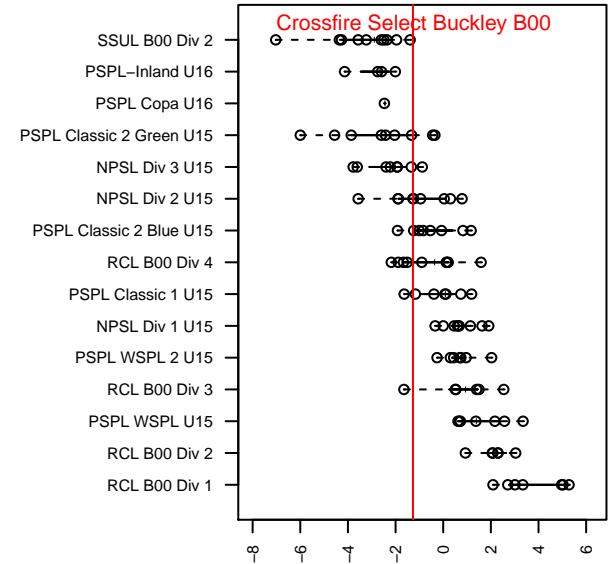

**attack and defense rating
relative to others at age
and all opponents in last 13 months**