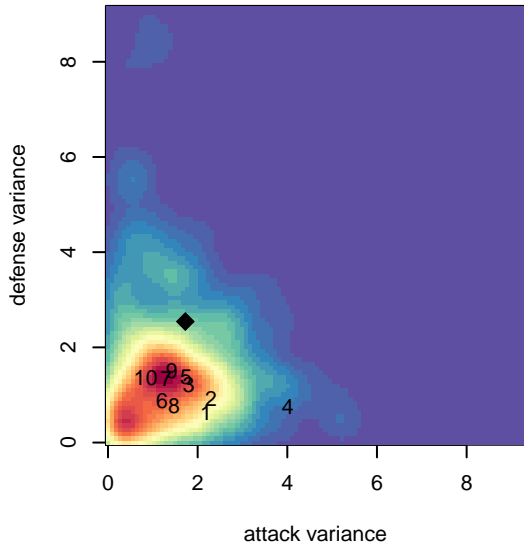

**attack and defense variance (black dot)
relative to other teams
and top 10 in region**