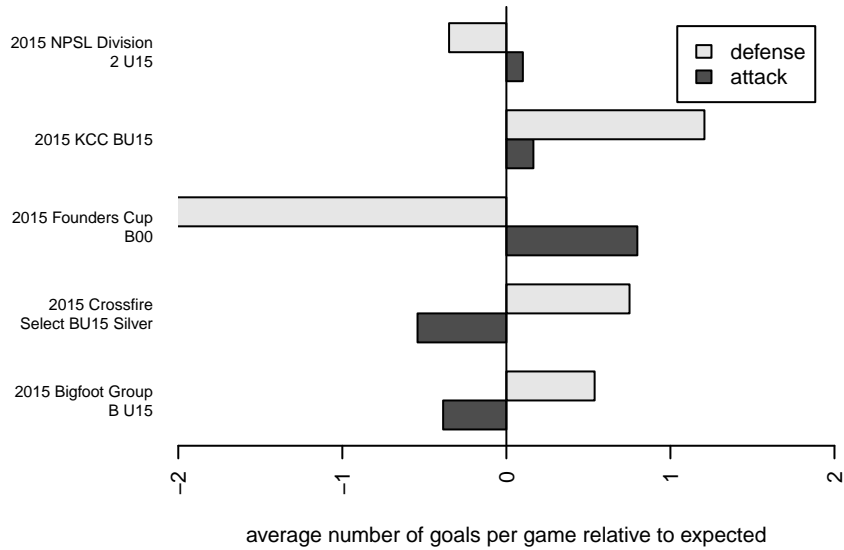

Performance relative to 13 month average