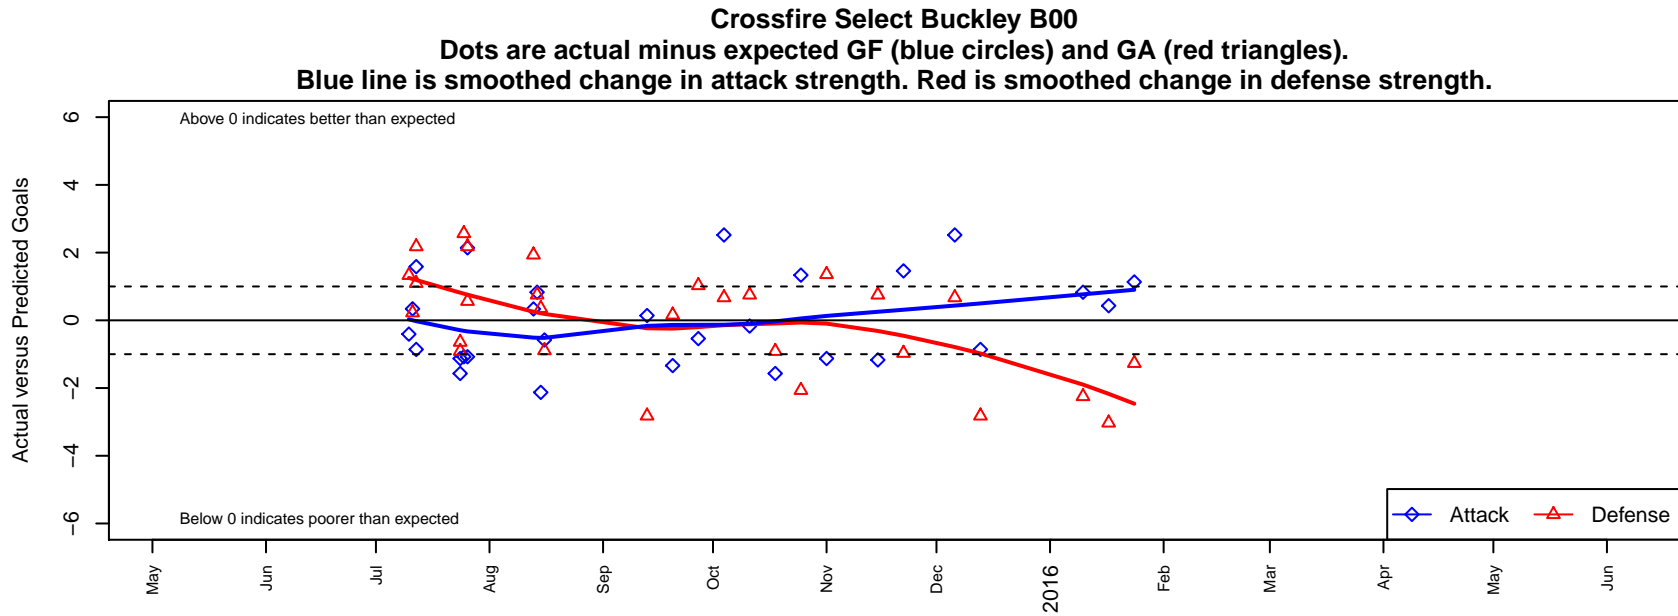

**attack and defense variance (black dot)
relative to other teams
and top 10 in region**

**attack and defense rating
relative to others at age
and all opponents in last 13 months**

Crossfire Select Buckley B00

Crossfire Select SC
Redmond, WA
B00 total strength=1122
attack=4.34 defense=2.14
fall league = NPSL Div 2 U15

alt names used:
CROSSFIRE SELECT BU15 BUCKLEY ()
Crossfire Select B00 Buckley
Crossfire Select B00–Buckley
Crossfire Buckley
Crossfire Select B00–Buckley

Venues played:
2015 KCC BU15
2015 Crossfire Select BU15 Silver
2015 Bigfoot Group B U15
2015 NPSL Division 2 U15
2015 Founders Cup B00