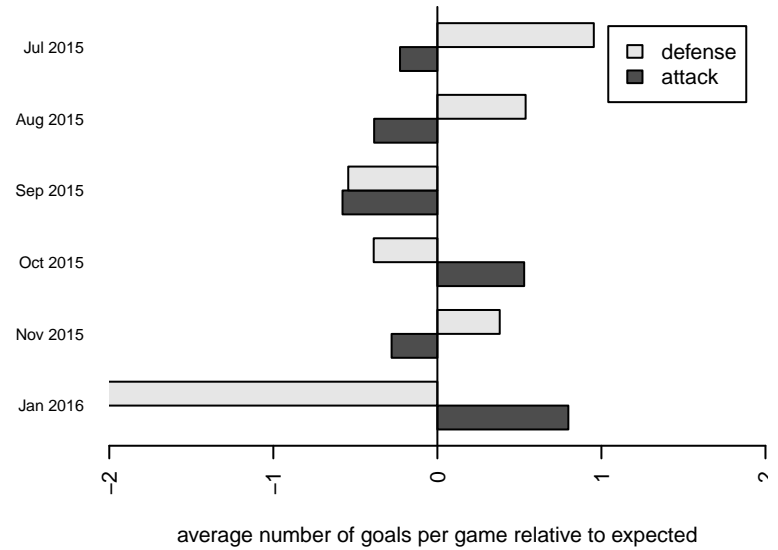

Performance relative to 13 month average